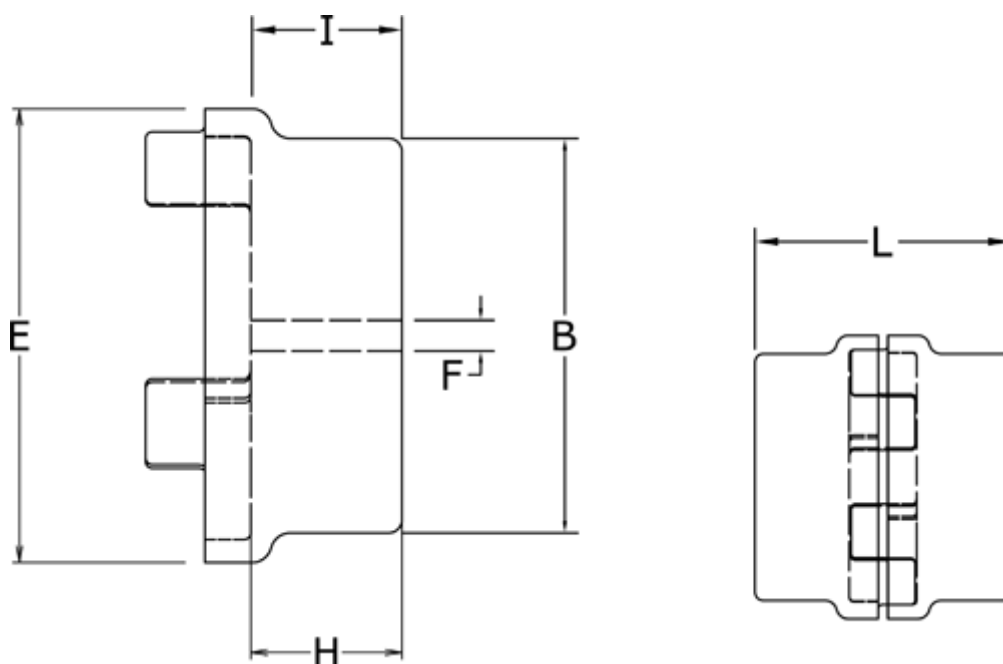

# Data Sheet

Article number: 3304055AGG

Description: Coupling hub 55/70A  
GG Cast iron, Predrilled

## Measures

B	= 98
E	= 120
F	= -
H	= 65
I	= -
L	= 160
Max. bore mm	= 55